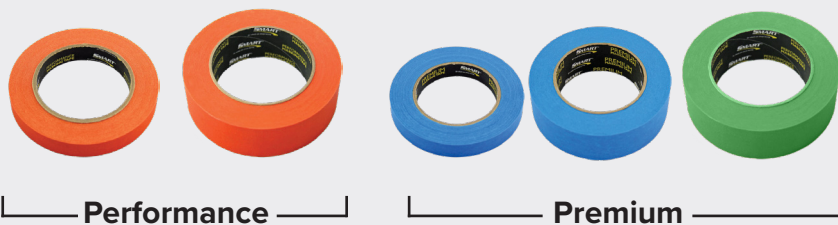

## Masking Tape

**SMART** Masking Tape offers two high-performance varieties designed to withstand the toughest body shop conditions. Waterproof, heat-resistant, and UV-protected, this tape delivers reliable performance even under extreme conditions. It ensures a clean finish with no adhesive transfer. SMART Tape is the smart choice for all your taping needs.

## Masking Tape

Two varieties of tape that hold up to the most rigorous body shop conditions. Waterproof, able to withstand high temperatures, and UV resistant, all while avoiding adhesive transfer.

	18MM (3/4")	36MM (1 1/2")	48MM (2')	WATERPROOF	DIRECT UV	INDIRECT UV	TEMP
<b>PERFORMANCE</b>	SMT2518	SMT2536	-	YES	3 DAYS	5 DAYS	212°/30 MINS
<b>PREMIUM</b>	SMT3518	SMT3536	SMT3544	YES	3 DAYS	15 DAYS	248°/60 MINS

## Pressure Sensitive Adhesive

**SMART** Masking Tapes utilize Pressure Sensitive Adhesives (PSA). When pressure is applied, PSA tapes adhere to a variety of surfaces.

Part #	Product Description	Barcode	Price each
<b>Performance Masking Tape</b>			
SMT2518	SMART PERFORM TAPE / 18MM / ORANGE		\$1.75
SMT2536	SMART PERFORM TAPE / 36MM / ORANGE		\$3.50
<b>Premium Masking Tape</b>			
SMT3518	SMART PREMIUM TAPE / 18MM / BLUE		\$2.50
SMT3536	SMART PREMIUM TAPE / 36MM / BLUE		\$5.00
SMT3544	SMART PREM TAPE / 48MMx55M / GREEN		\$5.25