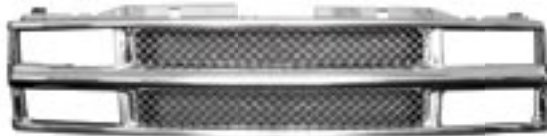

FORD

97-03 Ford F-150/Expedition
Ram Air - Induction Style
EFXFRD97V2

97-03 Ford F-150/Expedition
Straight Dual Cowl
EFXFRD97V3

99-05 Super Duty F-250/350
Straight Dual Cowl
EFXFSD99V1

04-08 F-150
Straight Dual Cowl
EFXFRD04V1

GMC

EFXC1088V1
Shown on 1994 GMC Suburban

99-02 GMC Sierra
Teardrop Cowl
EFXGMC99V1

Grilles

ProEFX Grilles add a true custom look in minutes.

Applications: Chevrolet, GMC, Dodge, Ford, Toyota

- Installs easily – no cutting or drilling required
- Adds custom look
- All Chrome – One Piece
- All Chrome OEM style available

CHEVROLET

94-98 Chevy Pickup/Tahoe/Suburban
All Chrome Mesh Style Grille
Part# EFX3502V

94-98 Chevy Pickup
All Chrome Circle Style Grille
Part# EFX3501M

99-02 Chevy Silverado/Tahoe/Suburban
All Chrome Denali Circle Grille
Part# EFXC3382DAC